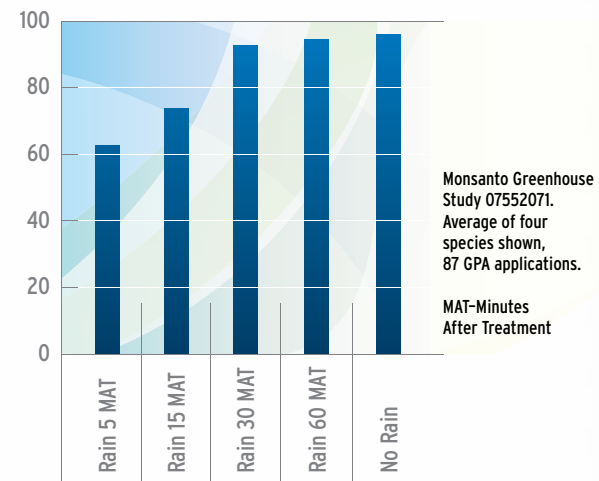

Greenhouse Efficacy and Rainfastness Study of Roundup PROMAX

Percent Control – Average of 4 Species

QUICK TO USE — QUICK TO ACT

For the performance you expect from Roundup® IT&O Products and fast, visible results within 24 hours, Roundup QuikPRO™ has what it takes to quickly satisfy the toughest customer.

- Controls most weeds, from the leaf to the root, in one application, with virtually no re-growth
- Rainfast in one hour
- Dry formulation is easy to handle, easy to clean up
- Forms a true solution that won't clog nozzles
- Convenient measuring cup spout makes it easy to measure and mix
- Bilingual label (Spanish and English)

ONE SOLUTION FOR A NUMBER OF TOUGH WEEDS

Certainty® turf herbicide is specially formulated for general weed control on highly managed turf and native grasses.

- Recommended for professional maintenance of residential and commercial turf sites, including athletic fields, parks, school grounds, sod and turfgrass seed farms, golf course fairways, roughs and tees, plus other highly managed turfgrass sites
- Controls tough weeds in warm-season turf, including purple and yellow nutsedge, kyllinga species, annual sedges and tough grassy weeds such as dallisgrass
- Safe to use on essentially all warm-season turf species
- Application flexibility allows for pre-plant, post-direct and over-the-top uses in landscape and nursery ornamentals